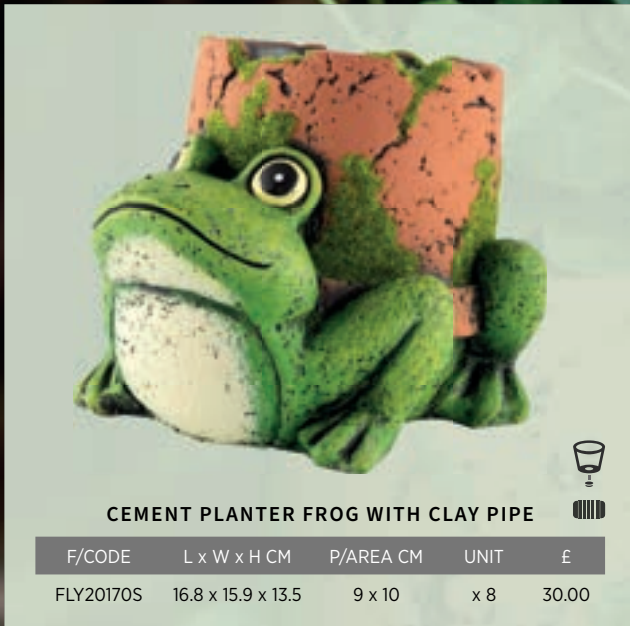

CEMENT PLANTER FROG WITH CLAY PIPE

F/CODE	L x W x H CM	P/AREA CM	UNIT	£
FLY20170S	16.8 x 15.9 x 13.5	9 x 10	x 8	30.00