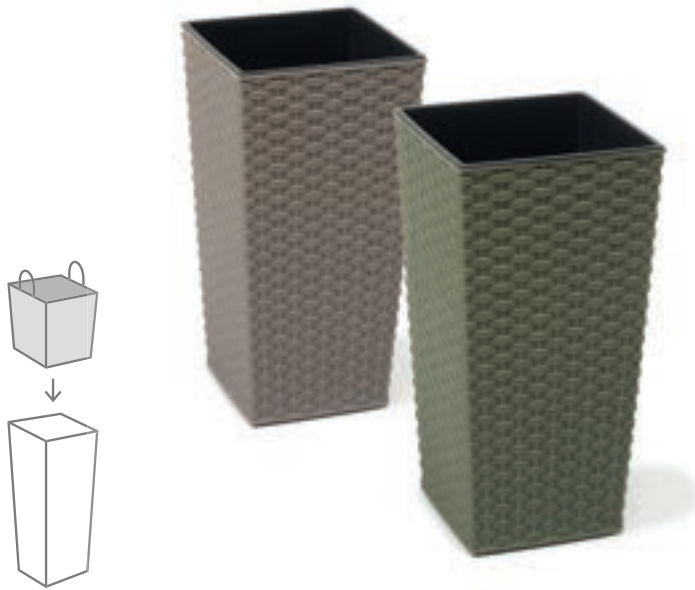

Lamela Eco Planters

Line of eco pots made from recycled plastic and up to 40% wood content.

*Sourced from an FSC certified supplier

Eco planters

Finesse, Yukka & Malwa Eco Planters

Drop in liner volume in litres