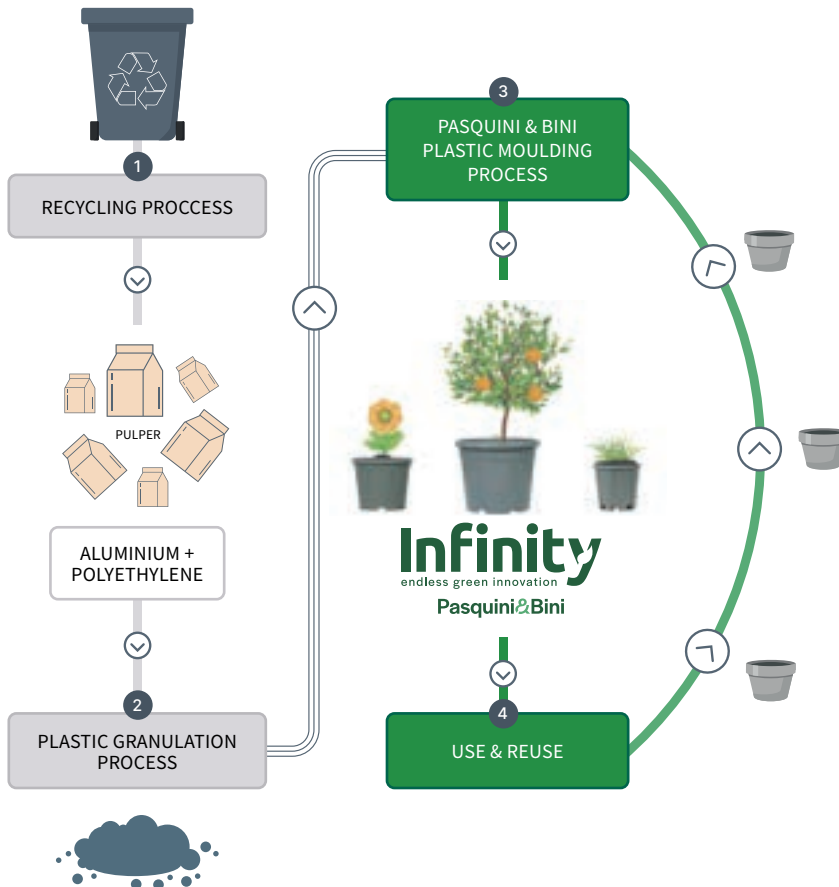

What is GranPlast?

GranPlast is a material made from recycling Tetra Pak®-type packaging. Thanks to this innovative project, tonnes of Tetra Pak®-type drinks cartons discarded after use, are collected to transform them into a secondary-raw material.

By separating its components and extracting cellulose from TetraPack to create GranPlast from the remaining components of polythene and aluminium.

Pasquini & Bini manufacture the Infinity plant containers from GranPlast.