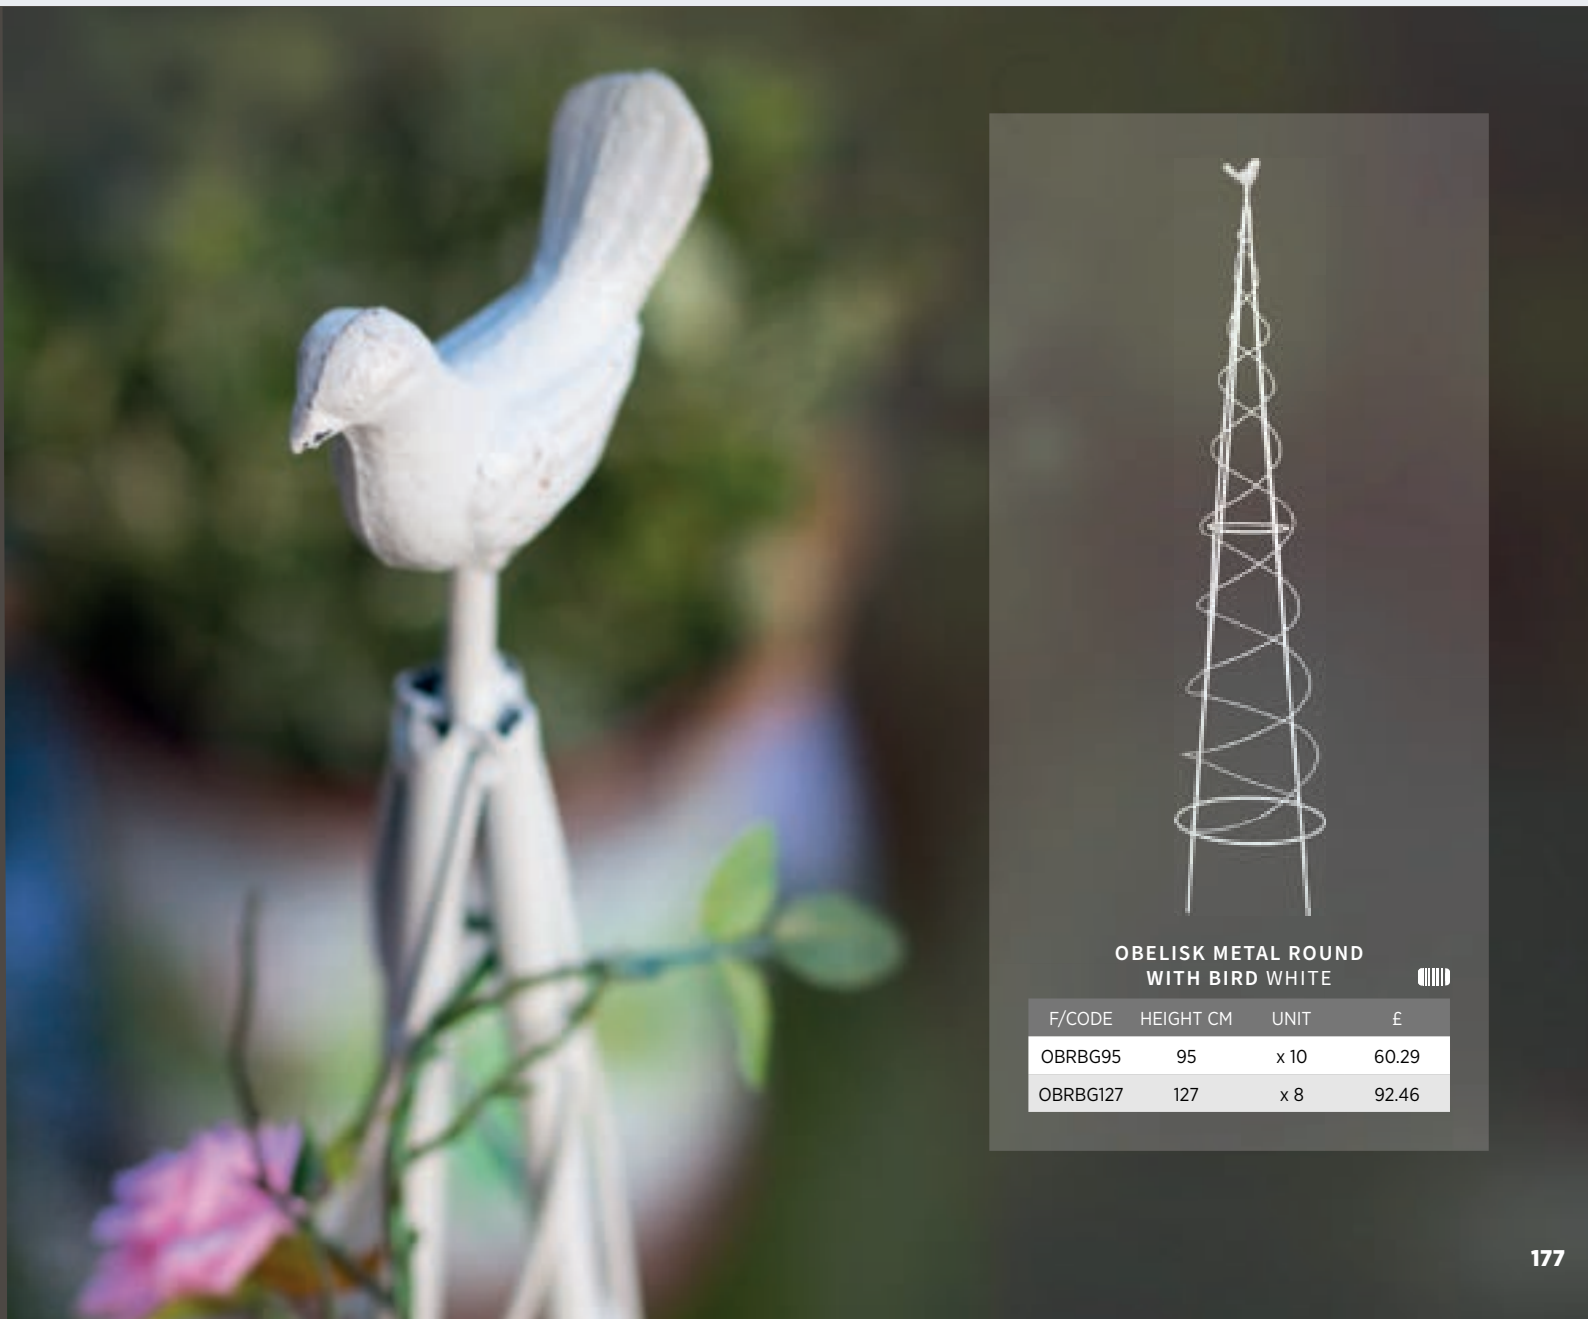

OBELISK METAL ROUND WITH BIRD WHITE

F/CODE	HEIGHT CM	UNIT	£
OBRBG95	95	x 10	60.29
OBRBG127	127	x 8	92.46