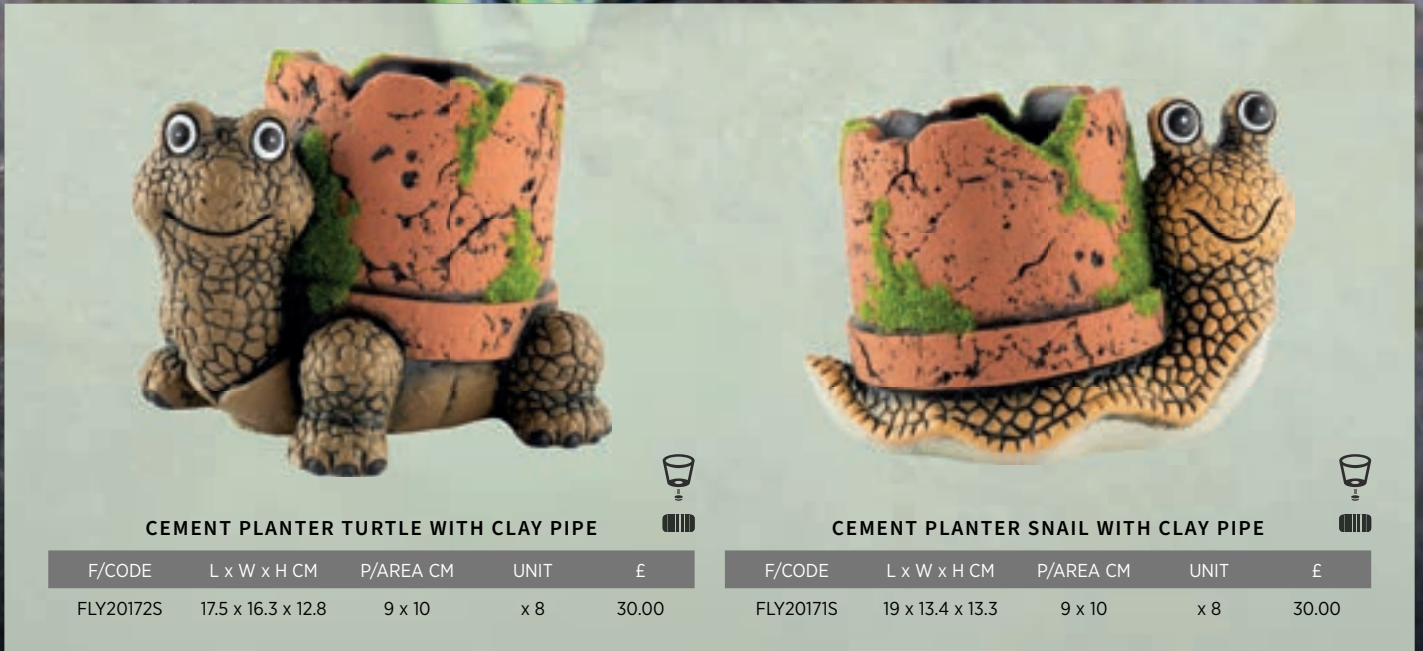

CEMENT PLANTER TURTLE WITH CLAY PIPE

F/CODE	L x W x H CM	P/AREA CM	UNIT	£
FLY20172S	17.5 x 16.3 x 12.8	9 x 10	x 8	30.00

CEMENT PLANTER SNAIL WITH CLAY PIPE

F/CODE	L x W x H CM	P/AREA CM	UNIT	£
FLY20171S	19 x 13.4 x 13.3	9 x 10	x 8	30.00