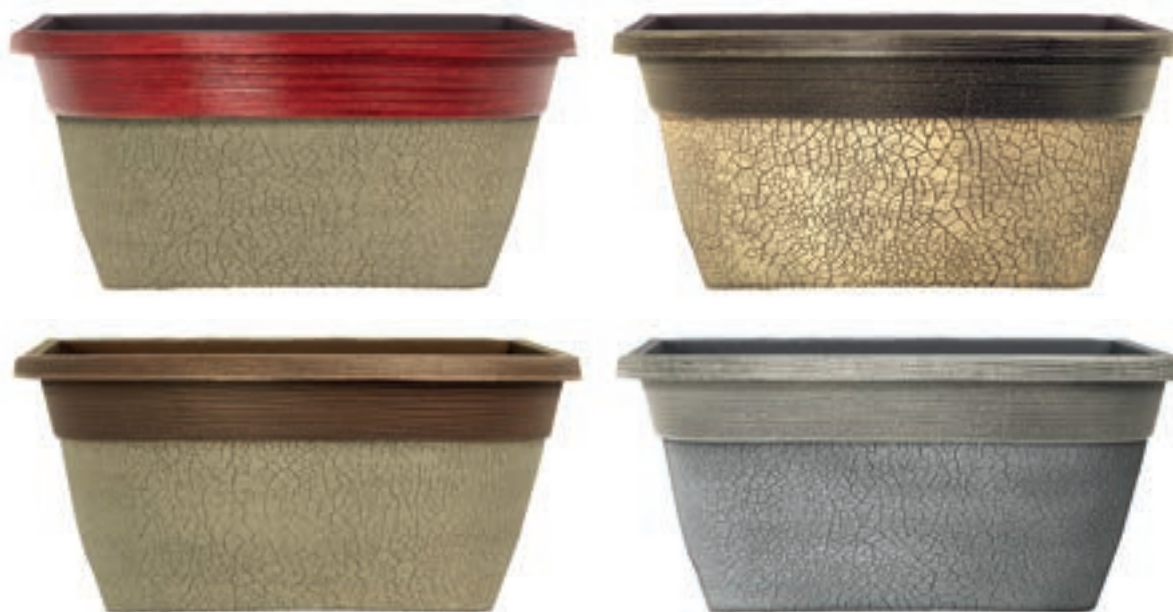

CRACKLE WINDOW BOX 12"

F/CODE	L x W x H CM	VOL LT	COLOUR	UNIT	£
CTCRWB12WR	30 x 20 x 15	5.7	Ceramic White/Glitz Red	x 10	14.00
CTCRWB12CW	30 x 20 x 15	5.7	Ceramic White	x 10	14.00
CTCRWB12CON	30 x 20 x 15	5.7	Concrete Grey	x 10	14.00
CTCRWB12CC	30 x 20 x 15	5.7	Ceramic Cream	x 10	14.00