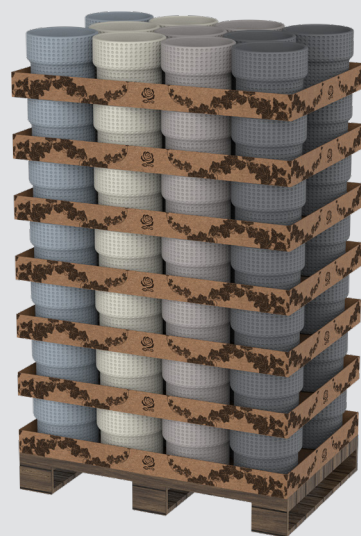

These store-ready pallets are a hassle-free solution for your retail space – unwrap, attach the header board, and you're ready to go.

1/4 pallet measures 60 x 40 x 115cm

1/2 pallet measures 80 x 60 x 116cm

Wave 21cm 1/2 pallet

Craft 15cm 1/4 pallet

Dots 15cm 1/4 pallet

Dots planter

Ivory

Light Grey

Dusty Blue

Dark Grey

DOTS 15CM STORE-READY 1/4 PALLET

F/CODE	SIZE CM	Colour	UNIT	£ EACH	TOTAL UNIT	£ TOTAL
ESSDOT15	15	Ivory	x 14	3.29	x 42	138.00
		Dusty Blue	x 14	3.29		
		Dark Grey	x 14	3.29		

DOTS 21CM STORE-READY 1/2 PALLET