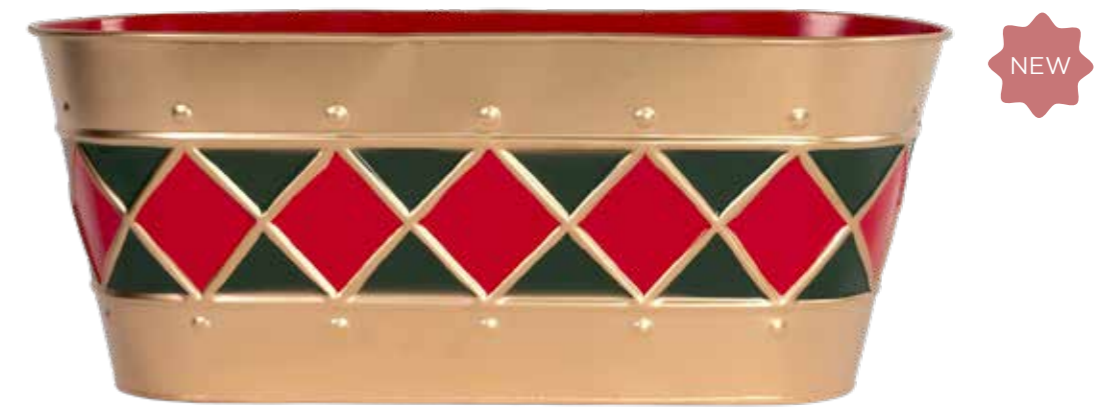

TIN BO OVAL DIAMOND DESIGN

F/CODE	L x W x H CM	UNIT	£
TPBOV31	31 x 20 x 19	x 16	52.00
TPBOV27	27 x 18 x 15	x 16	40.00

TIN BO OVAL DIAMOND DESIGN 19.5

F/CODE	L x W x H CM	UNIT	£
TPHWJT38	38 x 16.5 x 16	x 12	66.00