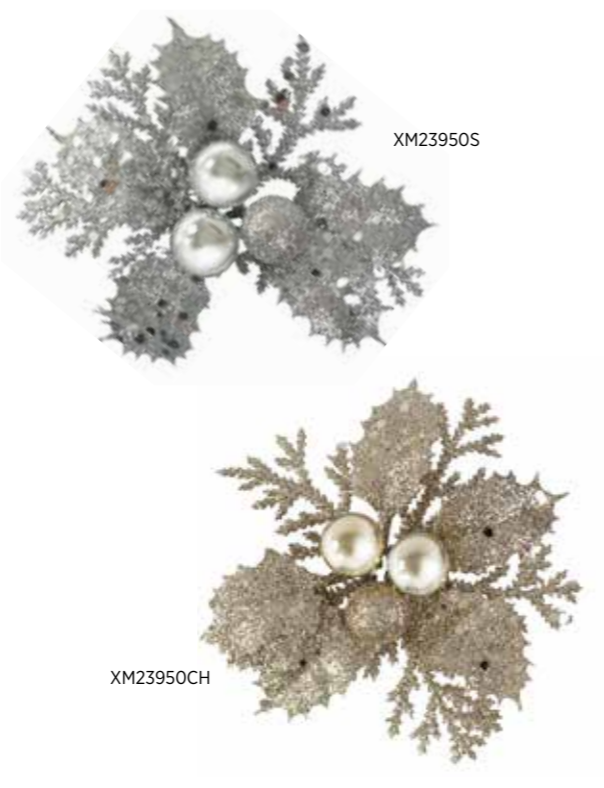

Order online at
fargro.co.uk

Call the team on
01903 726 100

Order via your
local distributor

Holly picks

GLITTER HOLLY / SILK BALL / GIFT BOX / BERRIES GOLD

F/CODE	LENGTH CM	UNIT	£
XM24367G	20	x 12	7.00

GLITTER HOLLY WITH BAUBLES SILVER