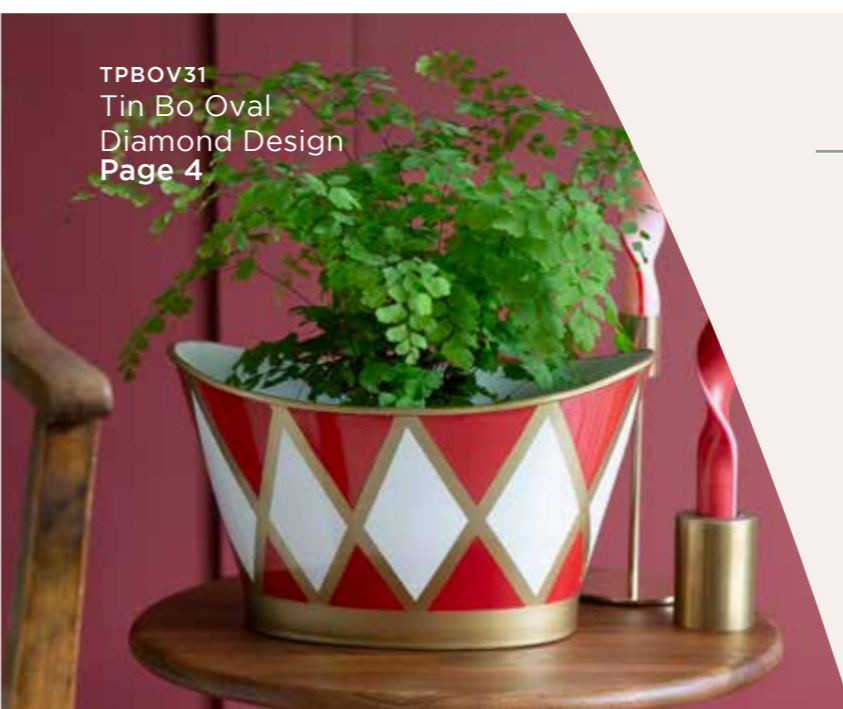

Easy ways to order

- Order via your Area Sales Manager
- Call the team on 01903 726 100
- Order online at fargro.co.uk
- Order via your local distributor