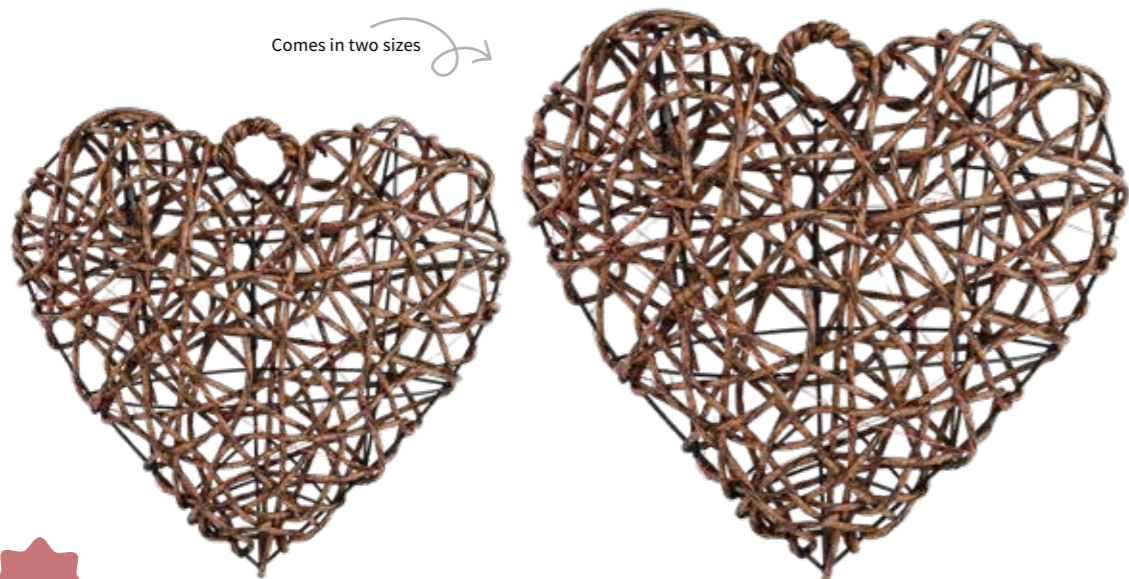

NEW

HANGING HEART DECORATION WITH LIGHTS

F/CODE	L x W x H CM	UNIT	£
HEARTLEDM	30 x 30 x 9	x 12	54.00
HEARTLEDL	50 x 50 x 11	x 8	80.00