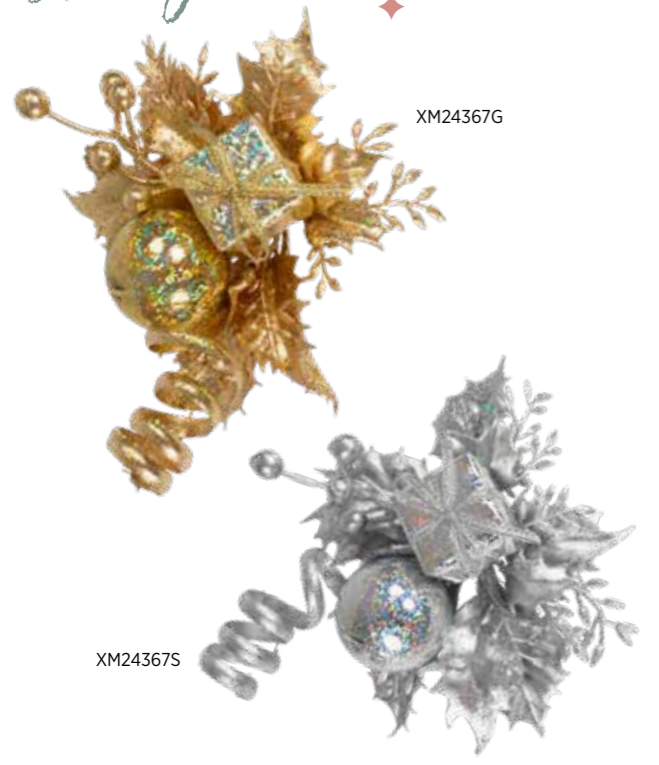

Order online at
fargro.co.uk

Call the team on
01903 726 100

Order via your
local distributor

Holly picks

GLITTER HOLLY / SILK BALL / GIFT BOX / BERRIES GOLD

F/CODE	LENGTH CM	UNIT	£
XM24367G	20	x 12	7.00

GLITTER HOLLY WITH BAUBLES SILVER