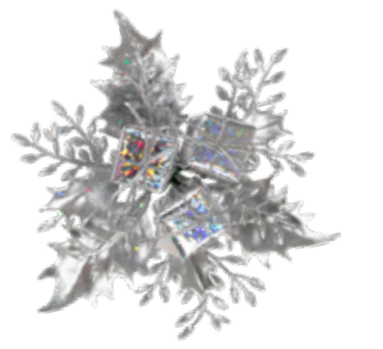

STAIN HOLLY & FERN / GIFT BOX SILVER

F/CODE	LENGTH CM	UNIT	£
XM24369S	20	x 12	6.00