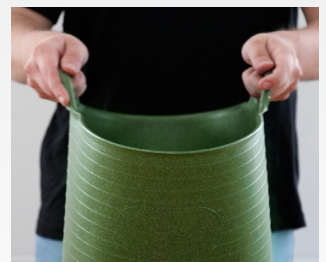

*Say no
to waste*

PLASTIC

+

ALUMINIUM

A unique finish

Reinforced handle

100% recycled
raw material

Flexible, shock and
temperature resistant

ECO TUB
Metallic

post-consumer recycling

Round

25lt

42lt

FLEXI TUB ECO ROUND 25lt MIXED COLOURS

F/CODE	D x H CM	UNIT	£
FLEX25MC	42 x 38 x 32.5	x 12	40.55

FLEXI TUB ECO ROUND 42lt MIXED COLOURS