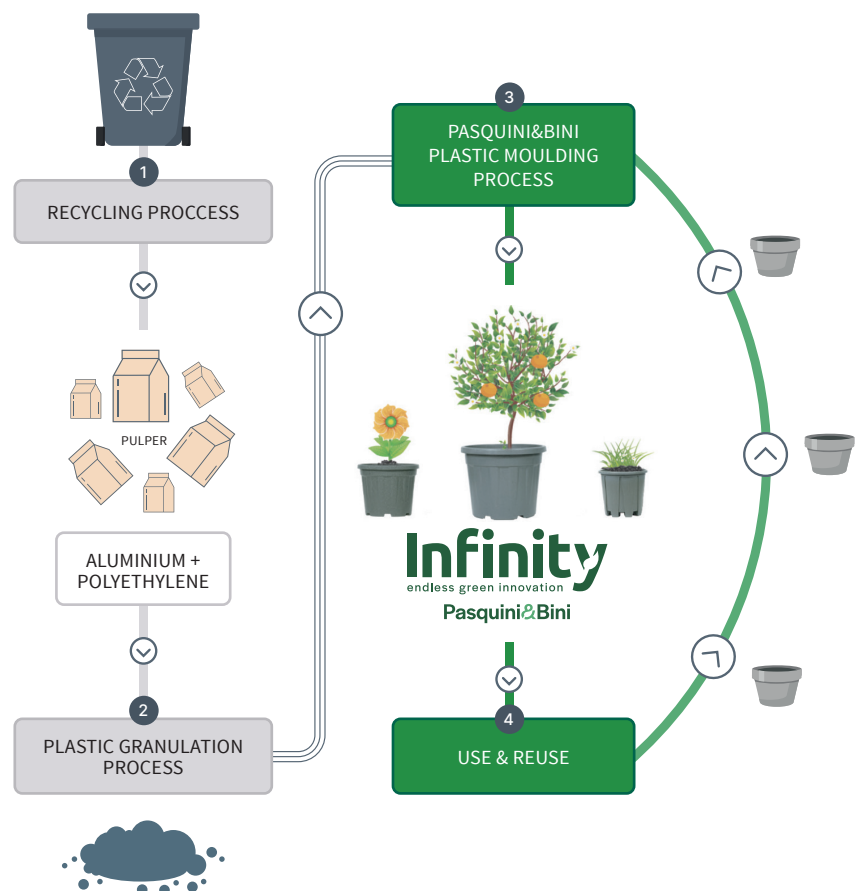

fargro[®]

Infinity

endless green innovation

Pasquini&Bini
where your roots are safe

- INNOVATION
- SUSTAINABILITY
- EXCELLENCE: INFINITY

The new eco-sustainable grower pot range from Pasquini & Bini

Reducing, reusing and recycling are essential to help limit the effect our activities have on the environment. This has led to the development of a new recycled and recyclable raw material GranPlast.

What is GranPlast?

GranPlast is a material made from recycling Tetra Pak®-type packaging. Thanks to this innovative project, tonnes of Tetra Pak®-type drinks cartons discarded after use, are collected to transform them into a secondary-raw material. By separating its components and extracting cellulose from TetraPack to create GranPlast from the remaining components of polythene and aluminium.

Pasquini & Bini manufacture the Infinity plant containers from GranPlast.

Infinity pots provide several advantages when it comes to growing plants:

The Infinity is much more than a plant pot, it is a commitment to a sustainable future, an initiative that proves how recycling and sustainability can go hand in hand.

1. Phytostimulation

Infinity plant pots provide a positive environment for plants to grow in, promoting phytostimulation and improving root health. The advantage noted is that action due to the release of a small percentage of aluminium particles into the substrate the pot can be used in absolute safety including with edible crops